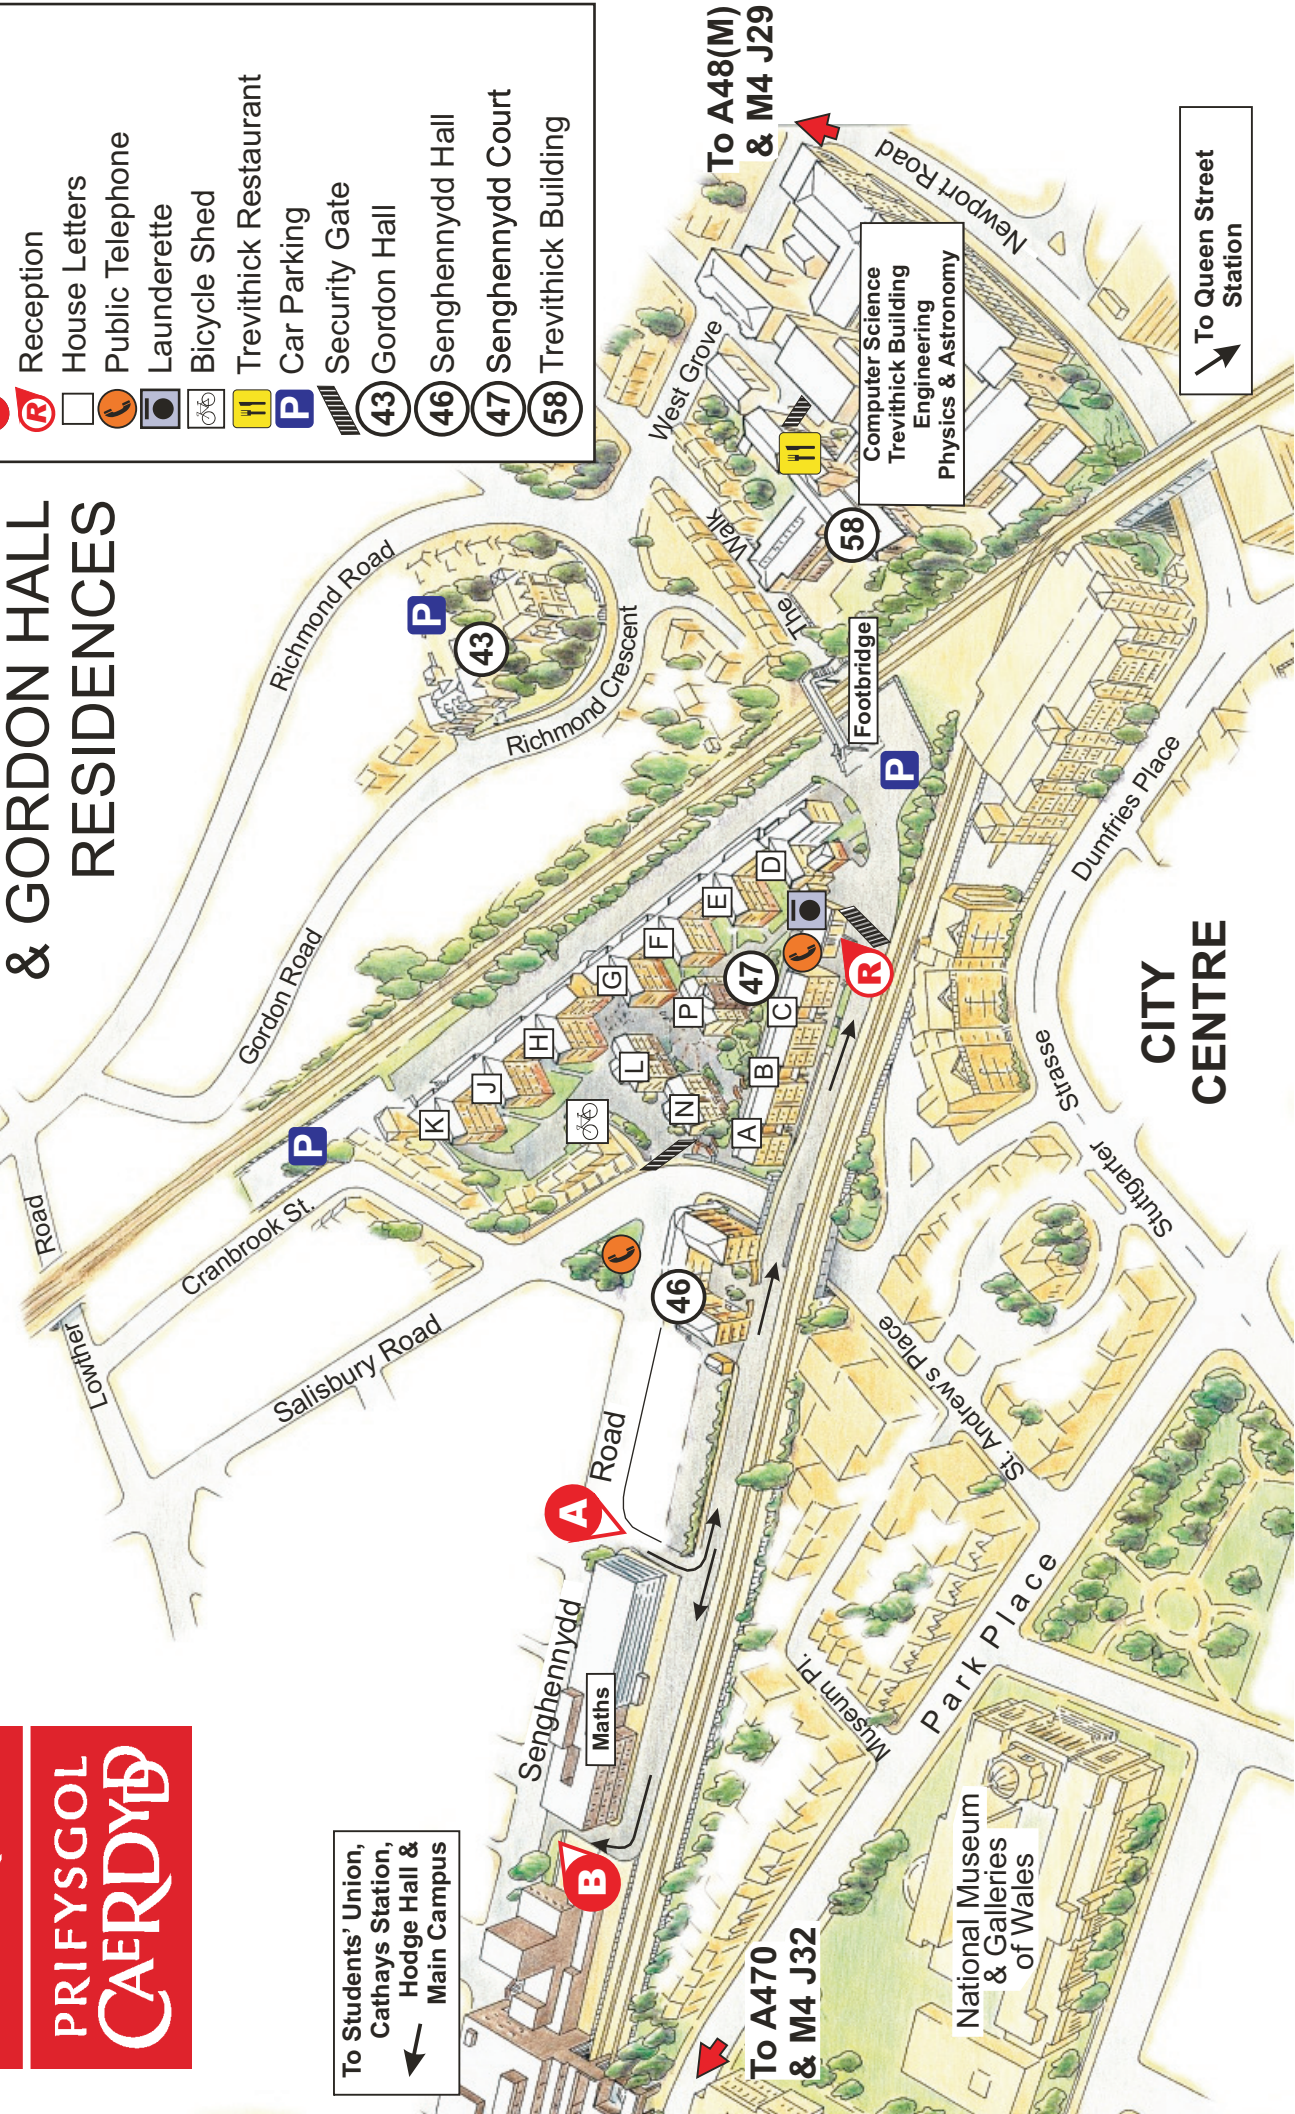

SENGHENNYDD COURT, SENGHENNYDD HALL & GORDON HALL RESIDENCES

KEY

-  Entrance
-  Exit
-  Reception
-  House Letters
-  Public Telephone
-  Launderette
-  Bicycle Shed
-  Trevithick Restaurant
-  Car Parking
-  Security Gate
-  Gordon Hall
-  Senghennydd Hall
-  Senghennydd Court
-  Trevithick Building

To Students' Union,
Cathays Station,
Hodge Hall &
Main Campus

To A470
& M4 J32

To A48(M)
& M4 J29

To Queen Street
Station

Computer Science
Trevithick Building
Engineering
Physics & Astronomy

CITY
CENTRE

National Museum
& Galleries
of Wales