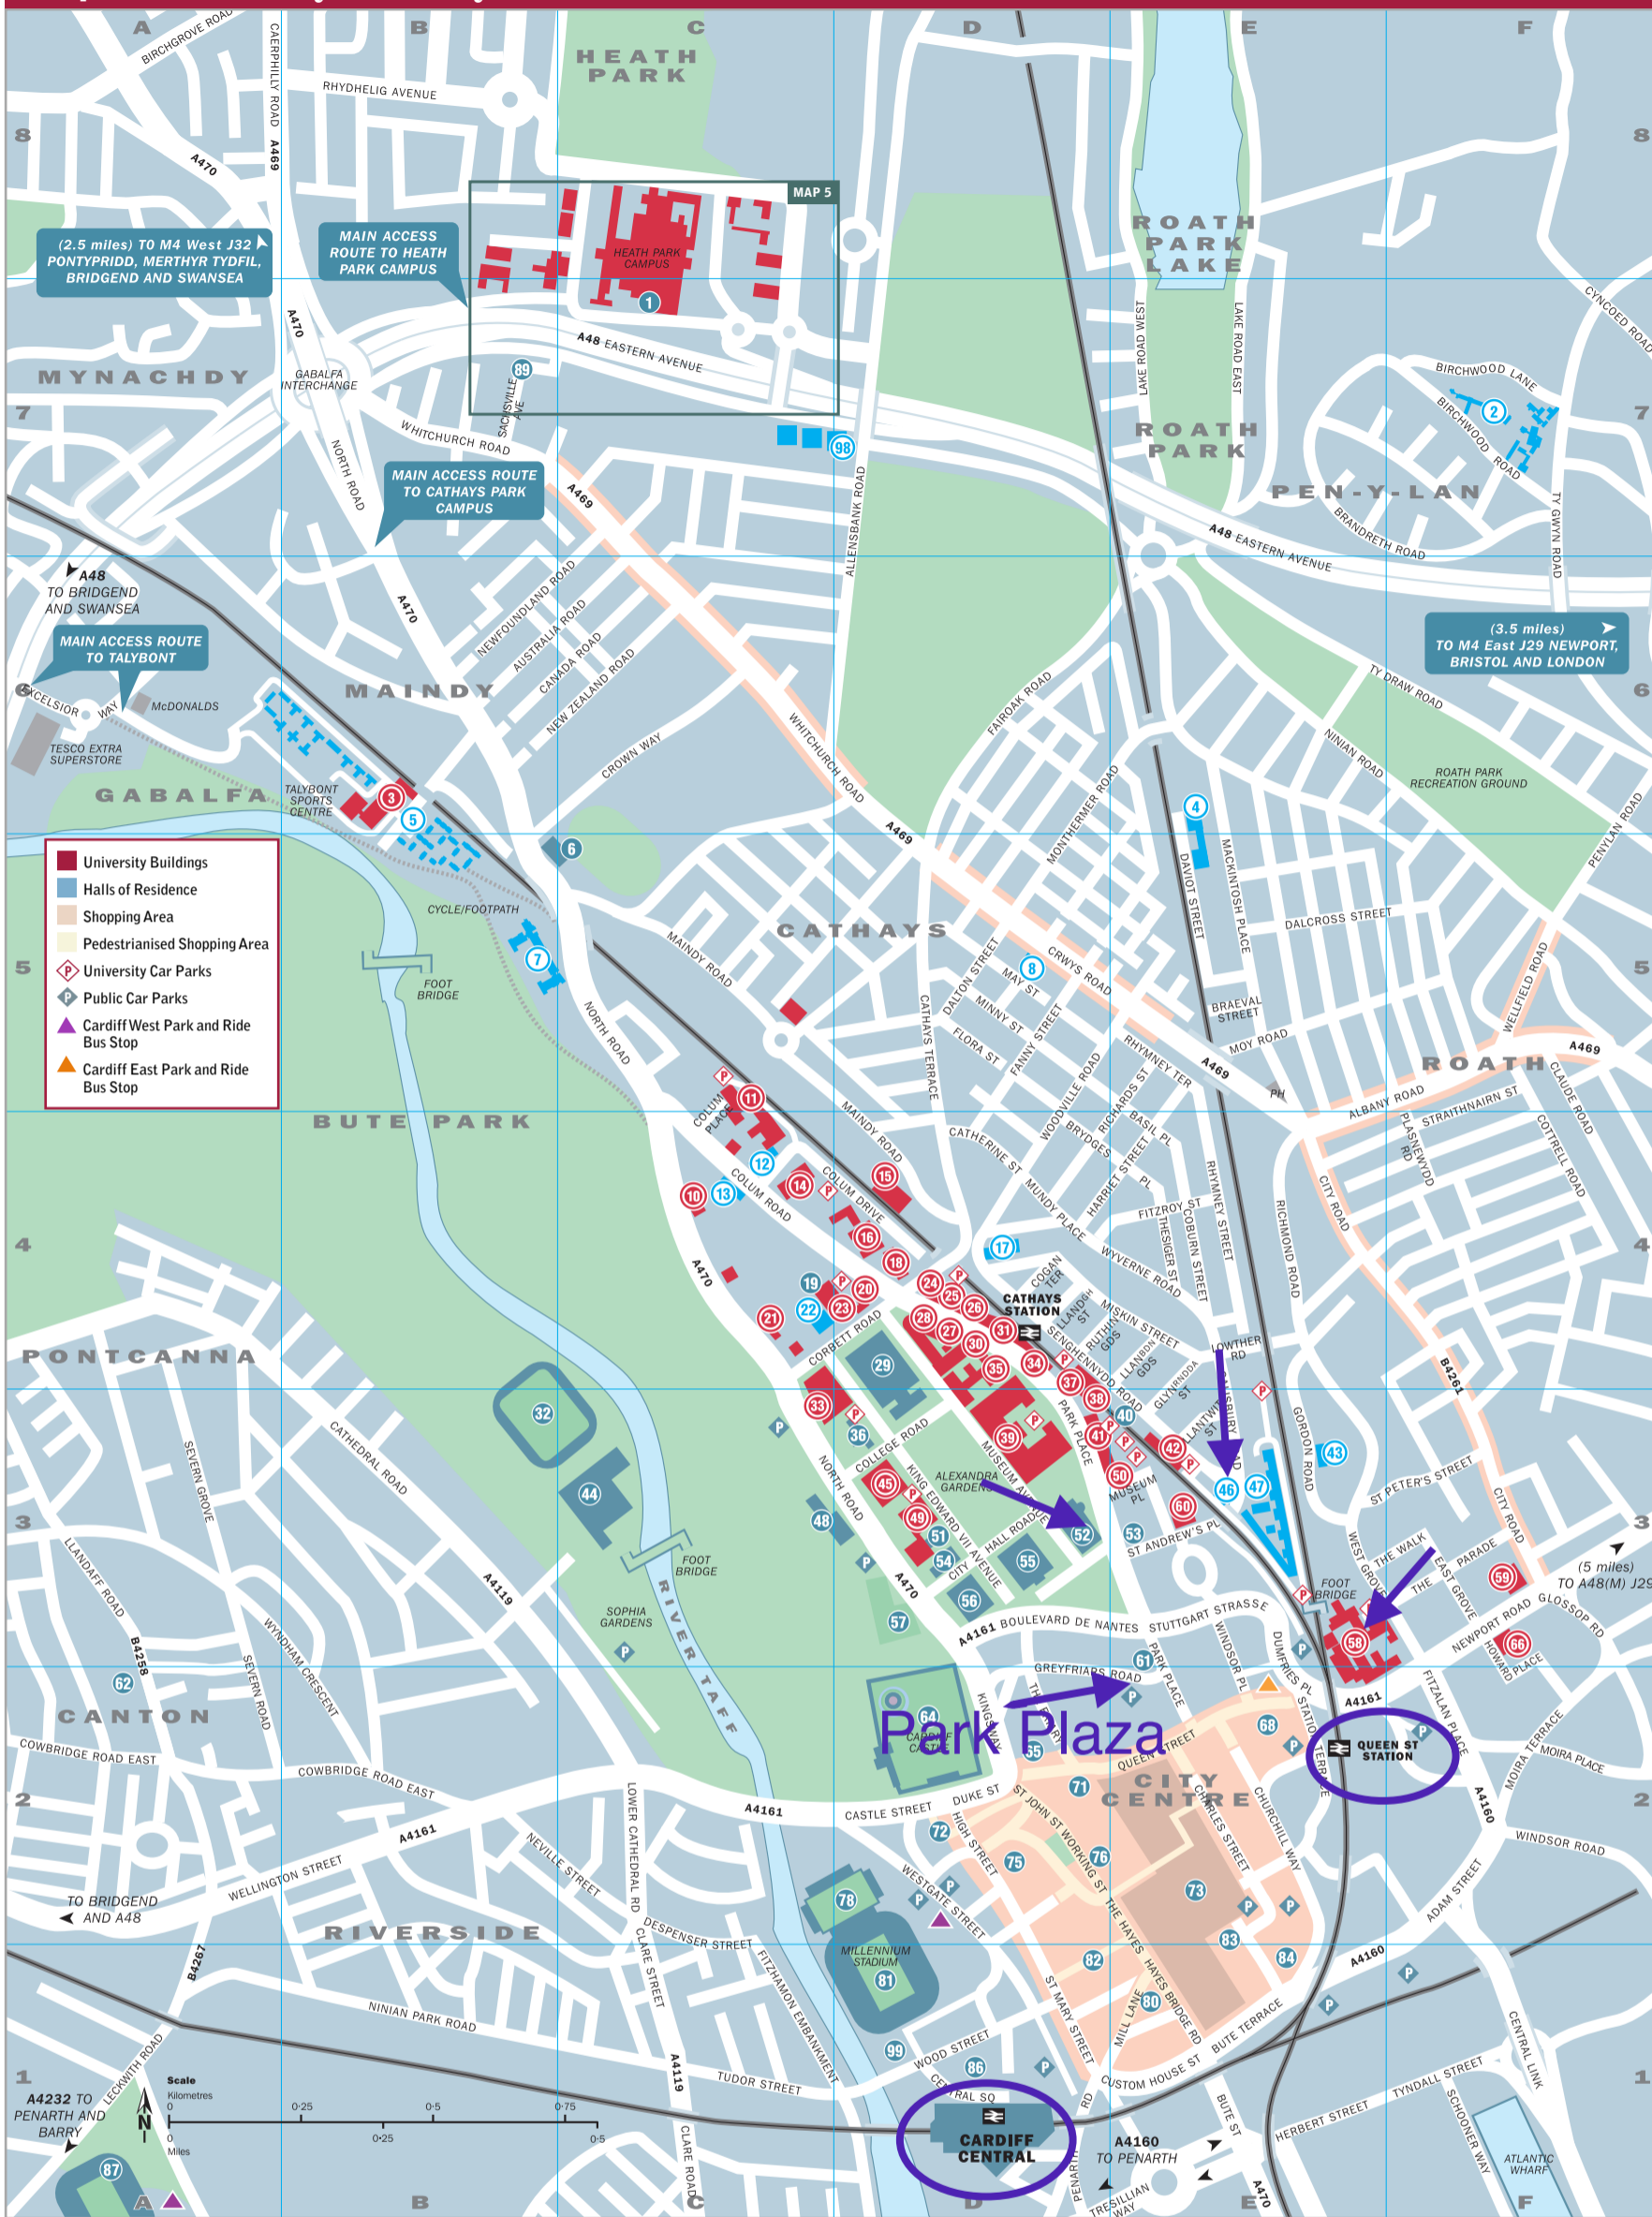

# Map 4 University and City Centre

Additional Information		Street Index	
<b>All Nations Centre</b>	B7 89	Adam Street	F2
<b>British Council</b>	E3 53	Allensbank Road	F5
<b>Cardiff International Arena</b>	E1 84	Australia Road	D7
<b>Central Library</b>	E1 80	Basil Place	E4
<b>Central Police Station</b>	D3 54	Birchwood Lane	F7
<b>City Hall</b>	D3 55	Birchwood Road	F7
<b>Coach Station</b>	D1 86	Boulevard de Nantes	D3
<b>Law Courts</b>	D3 56	Braeval Street	E5
<b>Post Office: Queens Arcade</b>	D2 71	Brandreth Road	E7
<b>Temple of Peace</b>	D3 36	Bridge Street	E2
<b>University of Wales Registry</b>	D3 51	Brydges Place	D4
<b>Royal Welsh College of Music and Drama</b>	C3 48	Bute Terrace	E1
<b>Welsh Assembly Government Offices</b>	D4 29	Canada Road	C6
<b>Welsh Assembly</b>	Map 2 D2 96	Castle Street	D2
<b>Hospital</b>		Cathedral Road	D5
<b>University Hospital Accident and Emergency Unit</b>	C7 1	Catherine Street	D4
<b>Attractions</b>		Central Link	F1
<b>Cardiff Bay Visitor Centre</b>	Map 2 D2 96	Charles Street	E2
<b>Cardiff Castle</b>	D2 64	Churchill Way	E1
<b>Llandaff Cathedral</b>	Map 2 B4 90	City Road	E4
<b>National Museum Cardiff</b>	D3 52	Clare Street	C1
<b>Theatres</b>		Claude Road	F5
<b>New Theatre</b>	E3 61	Coburn Street	F4
<b>Sherman Theatre</b>	E3 40	Cogan Terrace	D4
<b>Chapter Arts Centre</b>	A2 62	College Road	D3
<b>Concert Halls</b>		Colum Drive	D4
<b>St David's Hall</b>	D2 76	Colum Place	C5
<b>University Concert Hall</b>	C4 19	Corbett Road	D4
<b>Wales Millennium Centre</b>	Map 2 D2 96	Cottrell Road	F5
<b>Cinemas</b>		Cowbridge Road East	A2
<b>Cineworld</b>	E2 83	Crown Way	D5
<b>Odeon</b>	Map 2 D2 92	Custom House Street	E1
<b>Vue</b>	D1 99	Dalross Street	E5
<b>Sport</b>		Dillon Street	D5
<b>Athletic Stadium</b>	Map 2 B3 88	Daviot Street	E5
<b>Cardiff Blues RFC</b>	A1 87	Depenser Street	C2
<b>Cardiff City FC</b>	A1 87	Duke Street	D2
<b>Cardiff RFC</b>	D2 78	Dumfries Place	E3
<b>Cardiff Tennis Club</b>	D3 57	East Grove	F3
<b>Glamorgan County Cricket Club</b>	B3 32	Excelsior Way	A6
<b>Maindy Athletic Stadium/Swimming Pool</b>	C5 6	Fairoak Road	D6
<b>Millennium Stadium</b>	D1 81	Fanny Street	D5
<b>Superbowl</b>	Map 2 D4 91	Fitzalan Place	C2
<b>Welsh Institute of Sport</b>	C3 44	Fitzhamon Emb	F2
<b>Shopping</b>		Fitzroy Street	E4
<b>Capitol Centre</b>	E2 68	Flora Street	D5
<b>Castle Arcade</b>	D2 72	Gordon Road	E3
<b>Central Market</b>	D2 75	Glossop Road	F3
<b>Queen's Arcade</b>	D2 71	Glynrhondda Street	E4
<b>Queen's West</b>	D2 65	Greyfriars Road	D2
<b>Royal Arcade</b>	D1 82	Harriet Street	E4
<b>St David's Centre</b>	E2 73	Hayes Bridge Road	E1
<b>Residences</b>		Herbert Street	E1
<b>Aberonway Hall</b>	C4 12	High Street	D2
<b>Aberdare Hall and Meeting Rooms</b>	C4 22	Hill's Street	E2
<b>Allensbank House</b>	D7 98	King Edward VII Ave	D3
<b>Cartwright Court</b>	E6 4	Kingsway	D2
<b>Colum Hall</b>	C4 13	Lake Road East	E7
<b>Gordon Hall</b>	E3 43	Lake Road West	E7
<b>Hodge Hall</b>	D4 17	Leckwith Road	A1
<b>Roy Jenkins Hall</b>	D5 8	Llanleidian Gardens	E4
<b>Senghennydd Court</b>	E3 47	Llandaff Road	A3
<b>Senghennydd Hall</b>	E3 46	Llandough Street	D4
<b>Talybont North/South</b>	B6 5	Llantwit Street	E3
<b>Talybont Court</b>	B5 7	Lower Cathedral Road	C2
<b>University Hall and Conference Centre</b>	F7 2	Lowther Road	E4
<b>Libraries</b>		Mackintosh Place	E6
<b>Aberonway</b>	C5 11	Maindy Road	D4
<b>Arts &amp; Social Studies</b>	D4 18	Mary Ann Street	E2
<b>Bute &amp; Architecture</b>	D3 45	May Street	D5
<b>Julian Hodge Study Centre</b>	C4 14	Mill Lane	E1
<b>Law</b>	D4 18	Mimny Street	D5
<b>Legal Practice Library</b>	D4 28	Miska Street	E4
<b>Music</b>	D4 22	Moira Place	F2
<b>Biomedical Sciences</b>	D4 35	Monthermer Road	E6
<b>Science</b>	D3 39	Moy Road	E5
<b>Senghennydd</b>	E3 42	Museum Avenue	D3
<b>Trevithick</b>	E3 58	Museum Place	E3
		New Zealand Road	C6
		Neville Street	C2
		Newport Road	F3
		Newfoundland Road	B6
		North Road	E6
		Ninian Park Road	B1
		North Road	C5
		Park Place	D4
		Penarth Road	D1
		Penylan Road	F6
		Plasnewydd Road	F2
		Queen Street	E4
		Rhymney Terrace	E5
		Richards Street	E5
		Richmond Road	E4
		Ruthin Gardens	D4
		Salisbury Road	E4
		Schooner Way	F1
		Senghennydd Road	D4
		Severn Grove	A3
		Severn Road	A2
		St Andrew's Place	E3
		St John Street	D2
		Mary Street	D1
		St Peter's Street	F3
		Station Terrace	E2
		Strathnam Street	F5
		Stuttgart Strasse	E3
		The Friary	D2
		The Hayes	E2
		The Parade	F3
		The Walk	E4
		Thesiger Street	F4
		Tudor Street	C1
		Ty Draw Road	F6
		Ty Gwyn Road	F7
		Tyndall Street	F1
		Wellfield Road	F5
		Wellington Street	B2
		West Grove	E3
		Westgate Street	D2
		Whitchurch Road	D6
		Windsor Place	E3
		Windsor Road	F2
		Wood Street	D1
		Woodville Road	D5
		Working Street	D2
		Wyverne Road	E4